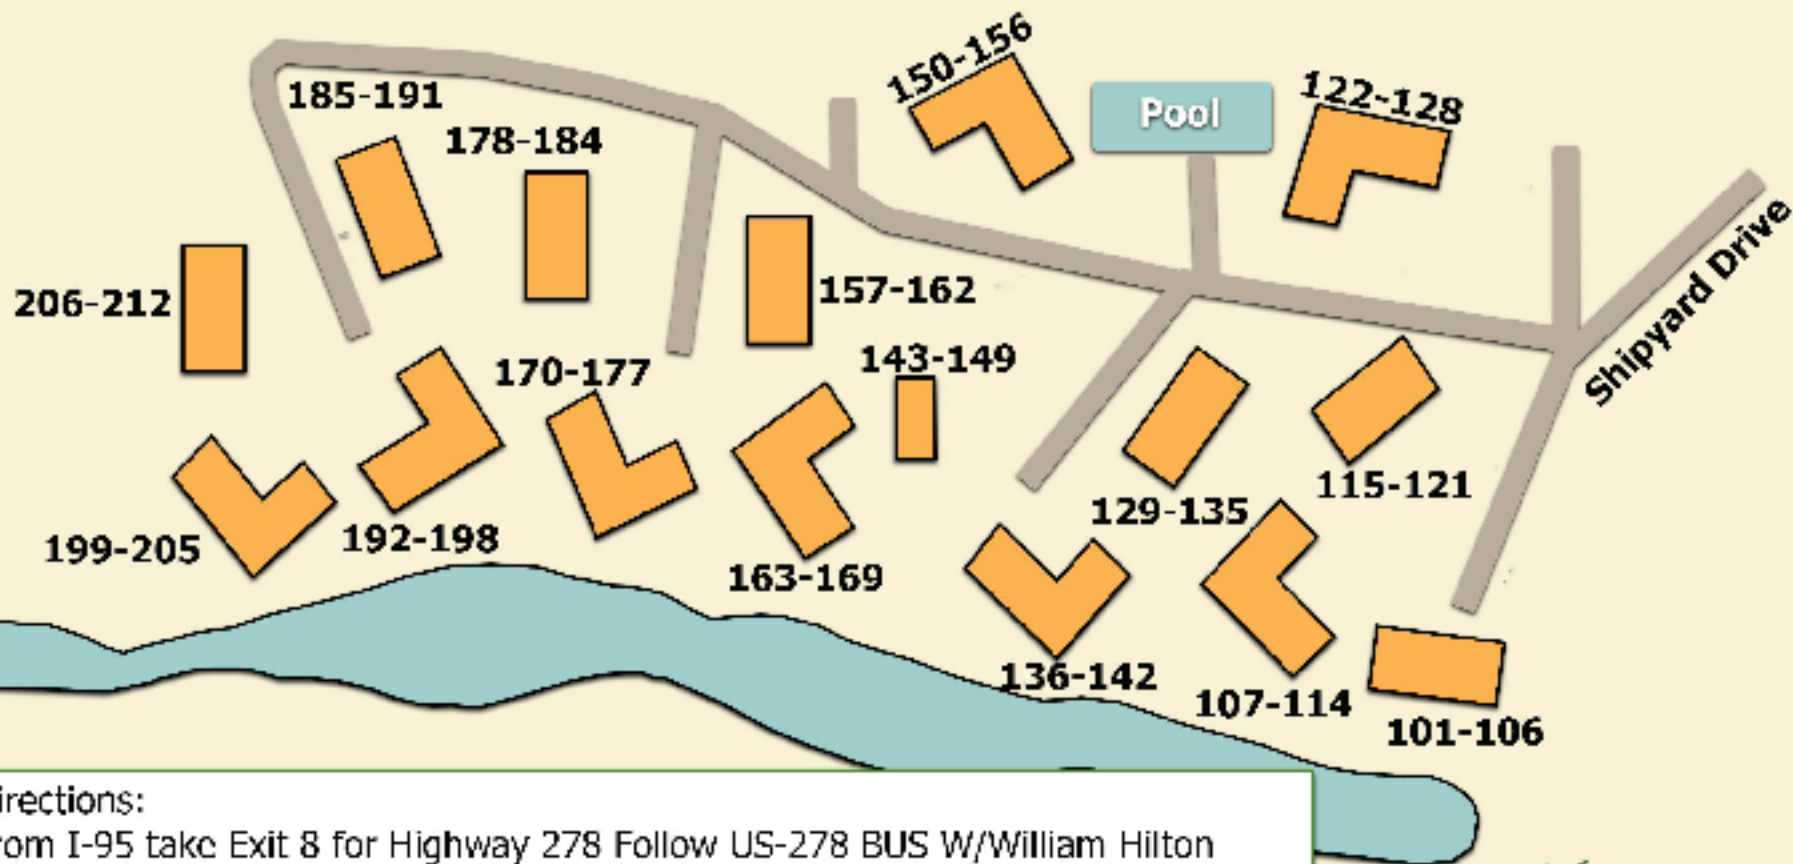

# Shipyard- Beachwalk

## Directions:

From I-95 take Exit 8 for Highway 278 Follow US-278 BUS W/William Hilton Pkwy take Cross Island to Shipyard Dr .At the traffic circle, take the 3rd exit onto US-278 BUS W/William Hilton Pkwy. Continue onto US-278 BUS W/William Hilton Pkwy. Turn right onto Shipyard Dr  
At the traffic circle, take the 3rd exit and stay on Shipyard Dr  
Beachwalk will be on your left.

Address for GPS: 125 Shipyard Dr. Hilton Head, SC 29928

*Sunset Rentals*