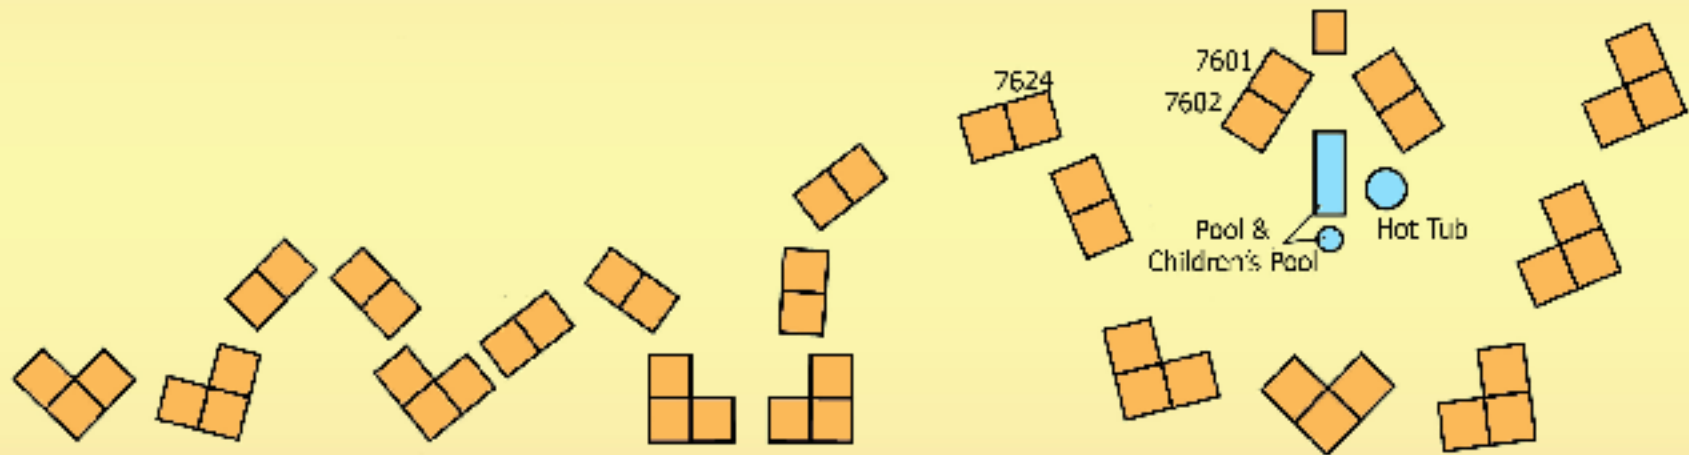

Palmetto Dunes- Huntington

Ocean

Beach
Access

Barrington Complex

Beach
Access

Wendover
Dunes

Ocean Lane

Directions

From 1-95 take exit 8 for Highway 278 for 25 miles. Palmetto Dunes will be on your left. Continue straight through the gate, please make sure your gale pass is visible. Huntington will be on your right.

Address for GPS:

72 Ocean Lane

Hilton Head Island, SC 29928

Sunset Rentals