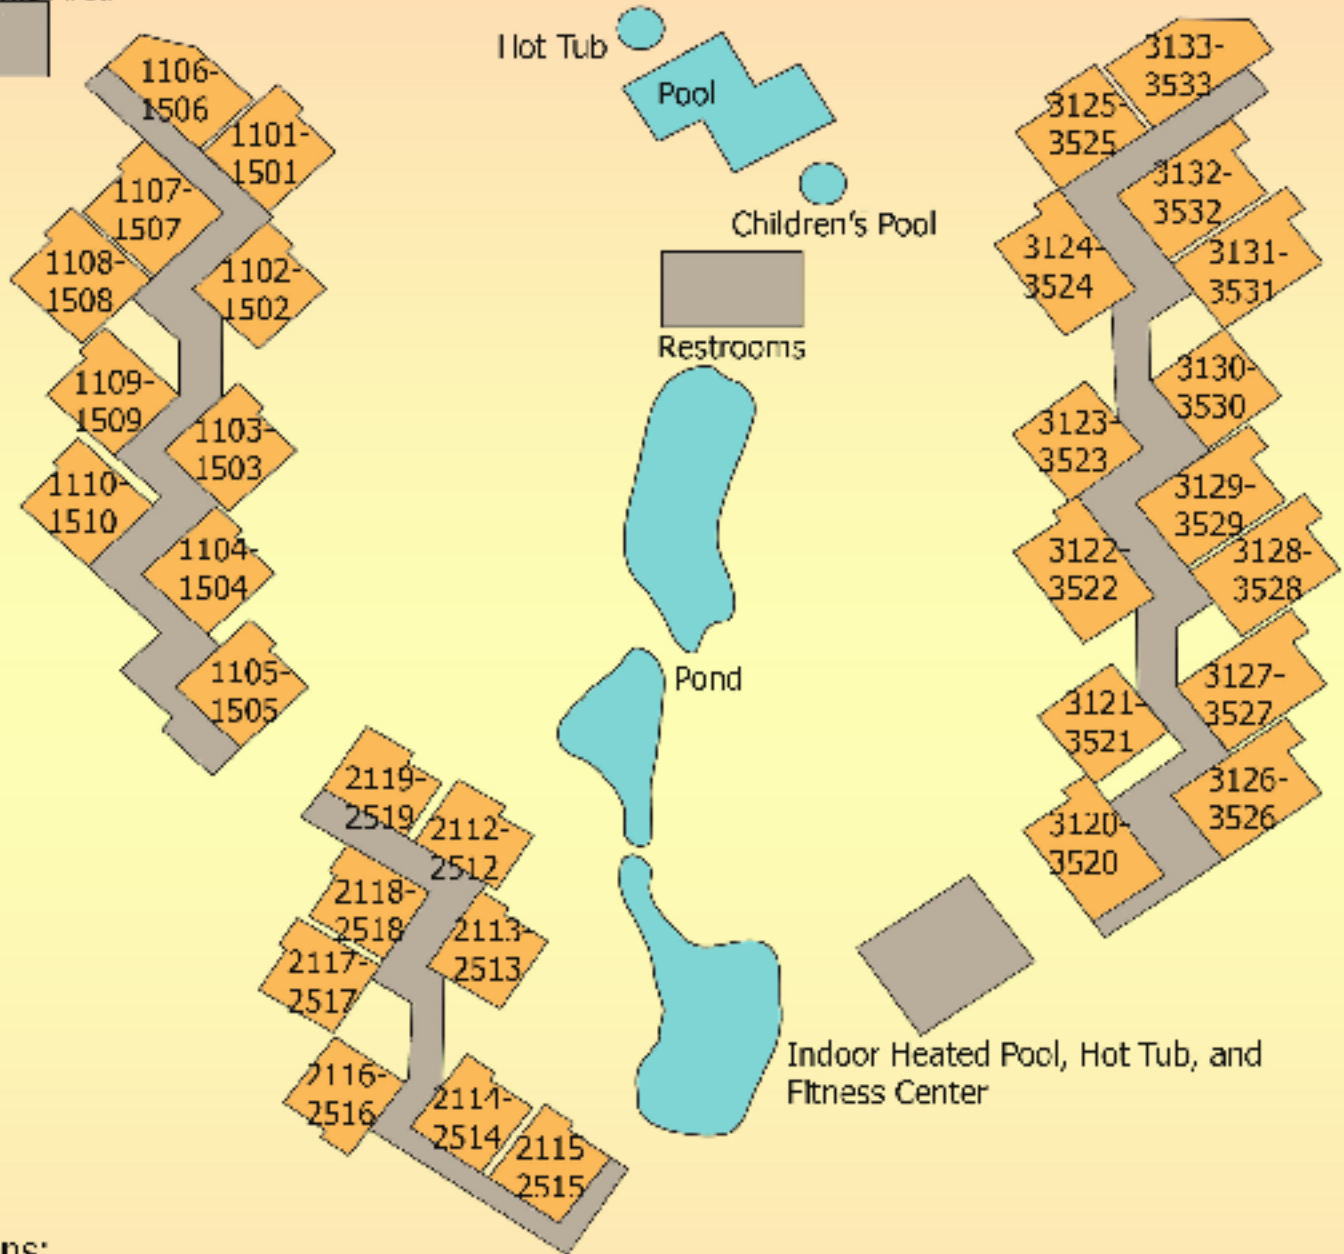

Palmetto Dunes-Villamare

Ocean

Grill & Picnic Area

Directions:

From I-95, exit 8 for Highway 278. Stay straight on Highway 278 for about 25 miles. Turn left into Palmetto Dunes. Stay straight. Please make sure your gate pass is displayed while going through the gate. Villamare will be on your left.

Address for GPS:

1 Ocean Lane, Hilton Head Island, Sc 29928

Sunset Rentals